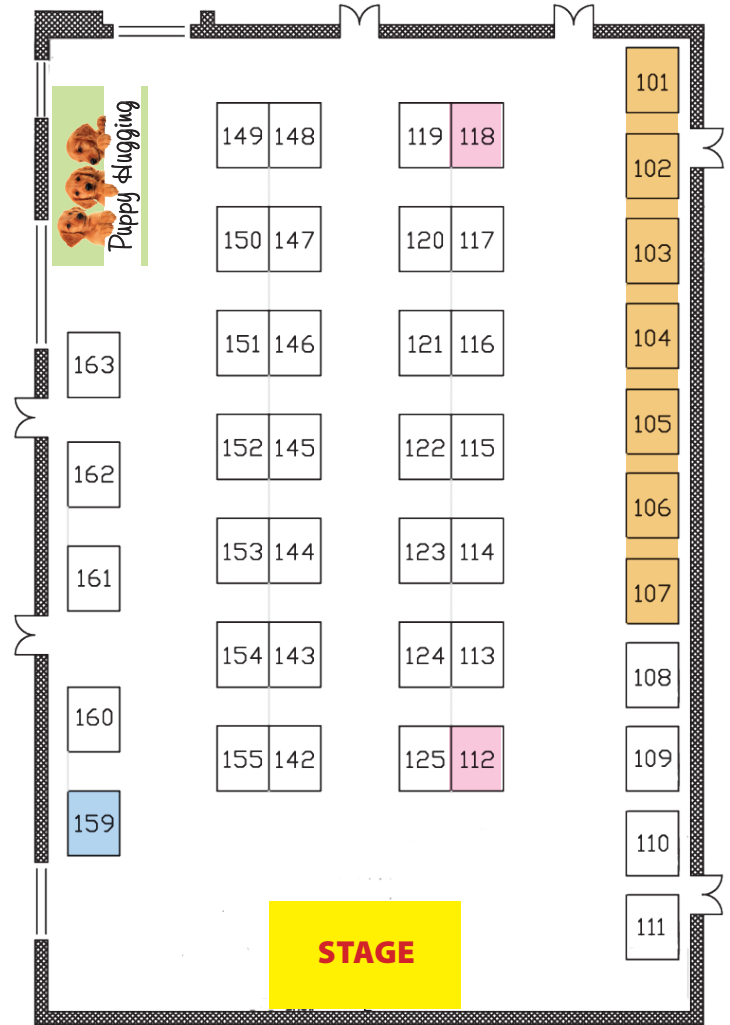

Lebanon County Women's Expo 2023

EVENT PARTNER
 MEDIA SPONSOR
 SUPPORTING SPONSORS

58Foundations	148
Advocate Health Advisors.....	108
Aetna Medicare Solutions	147
Belco Community Credit Union	119
Bomberger's Ace – Annville	117
Central Pennsylvania Cremation Society	120
The Children's Home of Reading.....	115
Conklin Company	121
Createinstyle INC.....	162
Creative Memories	143
Edward Jones	144
Epicure by Tammy Kerr	142
Fetch! Pet Care	116
Five Star Home Foods	150
Focal Point Remodeling	161
Highmark Blue Shield	118
Humana	154
Isaac's Restaurants	160
Jen's Jiggers	113
LeafFilter Gutter Protection.....	112
LeafGuard	163
Lebanon Kennel Club	164
Nail LuxBox	111
Nat's Snacks	146
PA Office of Attorney General	145
PA Prostate Cancer Coalition.....	122
PA Public Utility Commission.....	123
Parklane Jewelry.....	149
Patriot Home Care	153
The Popcorn Loft	155
Psychic Sally.....	110
Renewal by Andersen	114
Renu Solar.....	109
Solar Grids Central PA.....	124
Sundance Vacations	151
Thrive by Le-Vel.....	152
UPMC Health Plan.....	125
WellSpan Health	101-107
WHYF AM720	159