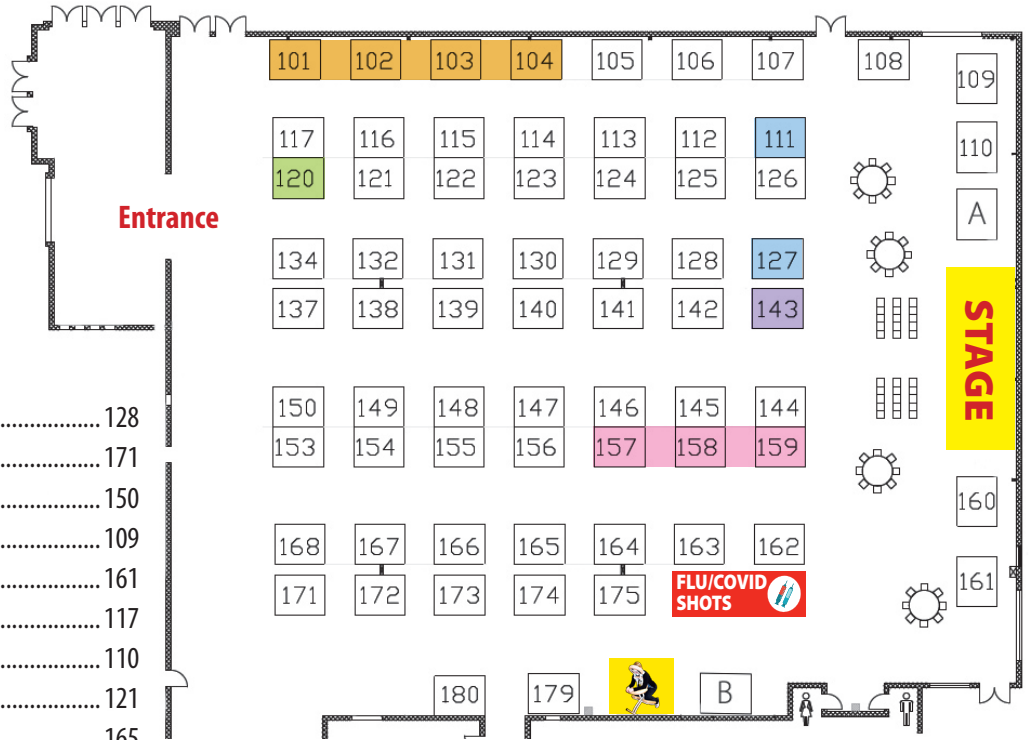

Mountz Jewelers	126
Nothing Bundt Cakes – Camp Hill	129
Organic Remedies	154
PA Office of Attorney General	166
PA Prostate Cancer Coalition.....	155
PA Public Utility Commission.....	160
Passanante's Home Food Service	116
Patriot Home Care	149
Peerstar, LLC.....	A
The Popcorn Loft	147
Renewal by Andersen	140
Renu Solar.....	137
RVD Tumblers.....	175
Rx2Wellness.....	125
The Savings Guide.....	111
S Wendell Massage Therapy located at You'Topia A Beauty Spa.....	178
SEACRET	108
Senegence Independent Distributor – Starshine and Lipstick.....	114
Solar Grids Central PA.....	163
Solis Consulting LLC.....	124
South Central PA Medical Reserve Corp	176-177
Sundance Vacations	131
Tastefully Simple – Debbie Kimble	132
Thrive by Le-Vel.....	174
uFinancial Group	112
UPMC.....	157-159
WellSpan Health	101-104
WHYF AM720	127
Wreath Designs by Jen	113

Thank you to the following sponsors not listed above: Hot 106.7, Wegmans, WHTM abc27, and Wink 104.