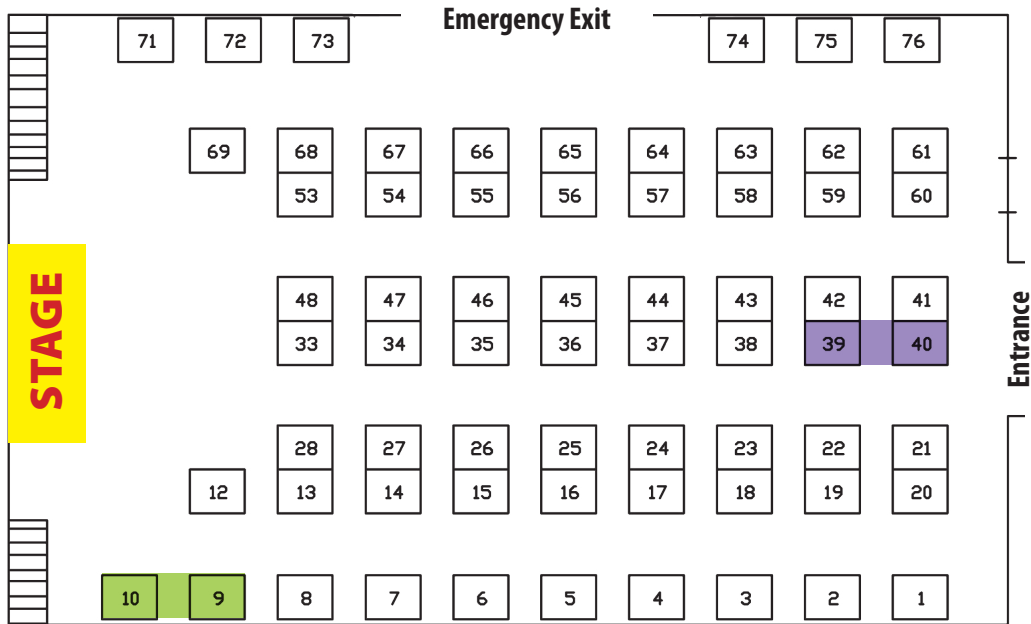

Lancaster County (Spring) Women's Expo 2022

58 Foundations	35	LeafFilter Gutter Protection	74
AAA Central Penn	41	LOOPS	66
Aetna	76	Melaleuca The Wellness Company	27
AiRiderusa "Hovering" Vacuum Cleaner	73	Midnight Sun Boudoir	26
AKS Designs	34	MotDauCo	54
American Foundation for Suicide Prevention	63	New York Life	16
Armstrong Relocation	21	Norwex	8
Bethanna	15	Office of Attorney General	48
Bigiotteria Designs	1	Orbit Energy & Power	4
Boujee Betty, LLC	7	PA Prostate Cancer Coalition	53
Cape May County Department of Tourism	14	Patient First	46
Central Pennsylvania Cremation Society	58	Patriot Home Care	67
Charles F. Snyder Funeral Homes & Crematory	65	Penn Medicine Lancaster General Health	9, 10
Chas Williamson Books, LLC	17	The Plug Scents	6
Chenell Renee Gems	25	Renewal by Andersen	47
Clean EatZ	60	Renu Solar & Roofing	28
Colorstreet	33	Safe&Sweet Keto Bakery	38
Crafting with a Twist	62	Scentsy	71
Dutch Apple Dinner Theatre	22	The Sensuous Woman	68
Epicure by Tammy Kerr	45	Small Town Dusk Taper Candles	57
Everlasting Wellness LLC	18	Stephanie Crafts	59
Fashion Cents Consignment	19, 20	Sundance Vacations	56
Five Star Home Foods, Inc.	24	Tastefully Simple	5
Furlow Designs, LLC	36, 37	Tenfold (booth donated by Blue Ridge Communications)	55
Green Mountain Energy Company	43	Topanga Scents	44
Health by Design Body Contouring	64	UPMC	39, 40
HearingLife	2	Victory Closets	75
Holloway Media Services	61		
Honu Kai Designs	23		
Hospice & Community Care	3		
Kaleidoscope Family Solutions	72		
KingView Mead, Wine, Cider	42		
Leaf Guard	13		